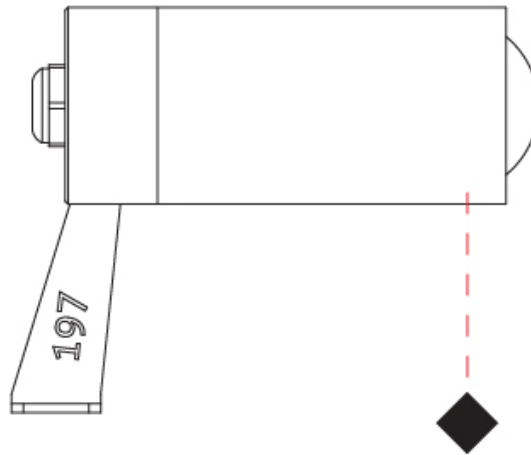

VARIO 33 ZOOM SURFACE

E12F0010-

PROJECT

TYPE

SPECIFIER

QUANTITY

DATE

E