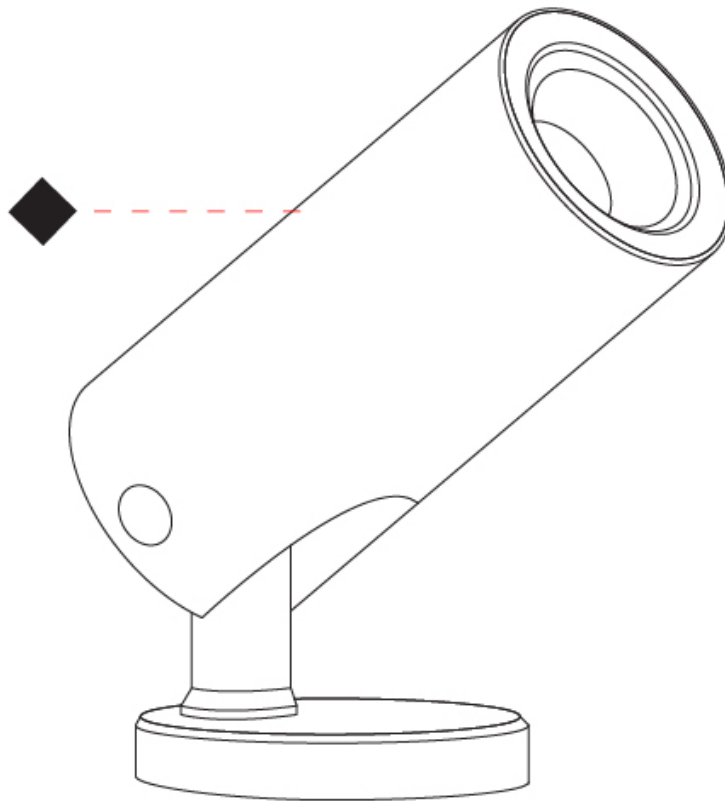

VARIO 40 SURFACE

E12F0002-

PROJECT

TYPE

SPECIFIER

QUANTITY

DATE

E