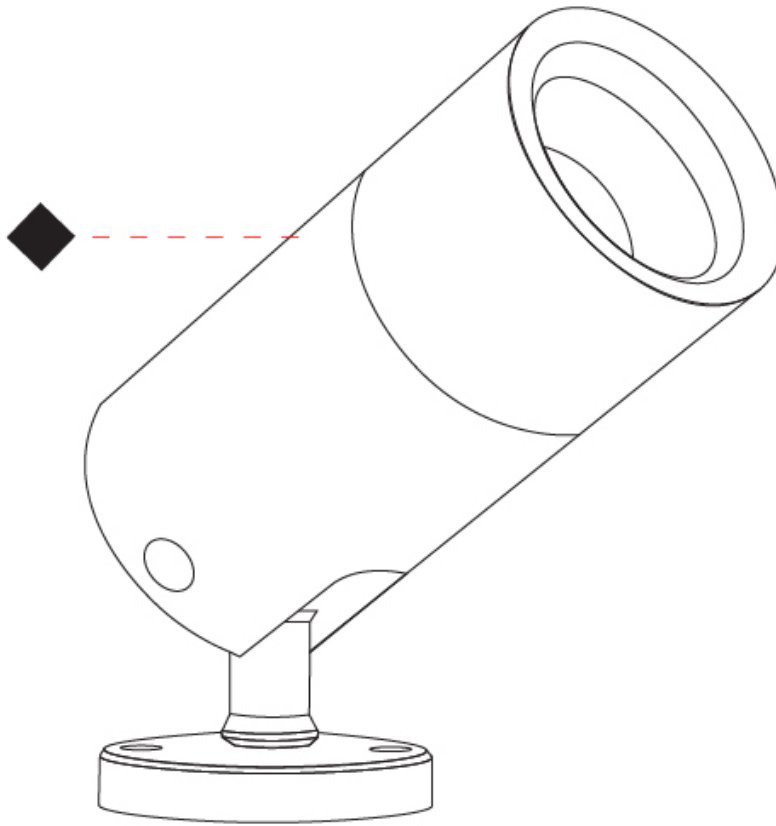

VARIO 60 SURFACE

E12F0004-

PROJECT _____

TYPE _____

SPECIFIER _____

QUANTITY _____

DATE _____

E