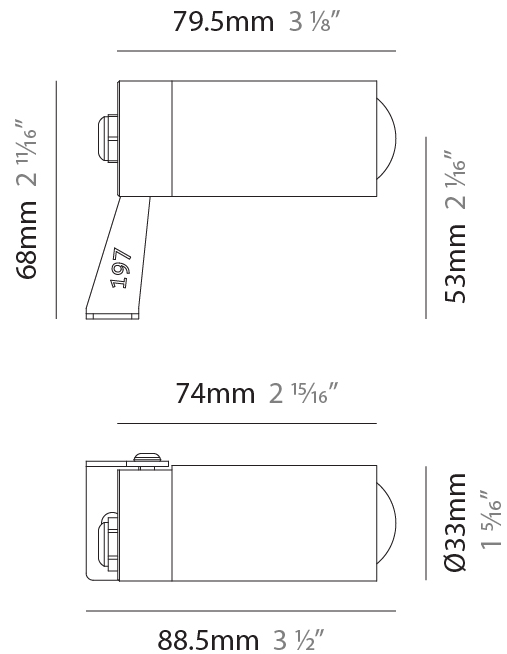

GENERAL

Series: Vario
Subseries: Vario 33 Zoom
Brand: Unonovesette
Division: Exterior
Mounting Type: Surface
Mounting Location: Above Ground
Subcategory: Flood

PHYSICAL

Shape: Cylinder
Diameter (mm): 33
Diameter (in): 1 ⁵/₁₆
Length (mm): 88.5
Length (in): 3 ¹/₂
Height (mm): 68
Height (in): 2 ¹¹/₁₆
Light Distribution: Adjustable / Direct
Weight (kg): 0.42
Weight (lbs): 0.93
Installation Requirement: Surface mounted / Spike
Diffuser: Extra clear tempered / Frosted glass 6mm
Fixture Finish: [ABA](#) / [ANA](#) / [ASB](#)
Fixture Material: Machined Anticorodal Aluminium
Cable Details: 350mm NS20N PCP 2x0.5 mm2

ELECTRICAL

Lamp Type: LED
Input Wattage (W): 2.8
Total Output Wattage (W): 2.2
Dimming: Non-Dimmable / 0-10V Dimming
Driver Included: No
Driver Location: Remote
Driver Type: Constant Voltage - 120Vac
Driver Class: Class 2
Input Voltage (V): 120
Output Voltage (V): 24

LED

Number of LEDs: 1
Color Temperature (°K): [2200](#) / [2700](#) / [3000](#) / [4000](#)
Max. Delivered Lumen (lm): 140 (3000K)
CRI: >90 CRI
Lamp Life (hrs): 100000

OPTICAL

Optic°: Zoom 6 - 52
Adjustability: Rotational 355°

RATINGS AND CERTIFICATIONS

Certified By: Certified for North American Standards
IP rating: IP66
IK Rating: IK08