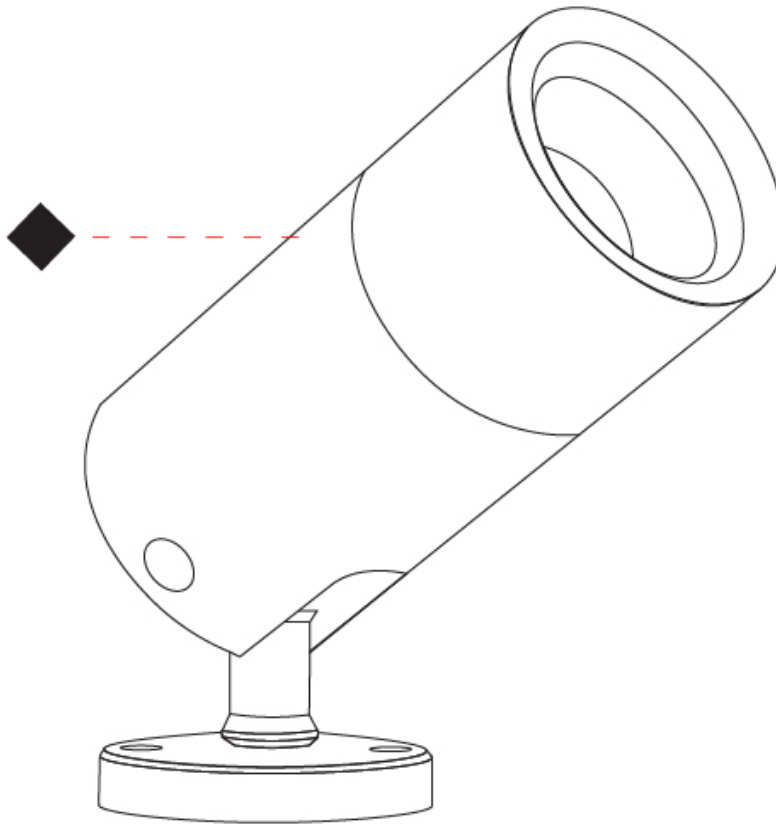

VARIO 60 SURFACE

E12F0007-

PROJECT	_____
TYPE	_____
SPECIFIER	_____
QUANTITY	_____
DATE	_____

E