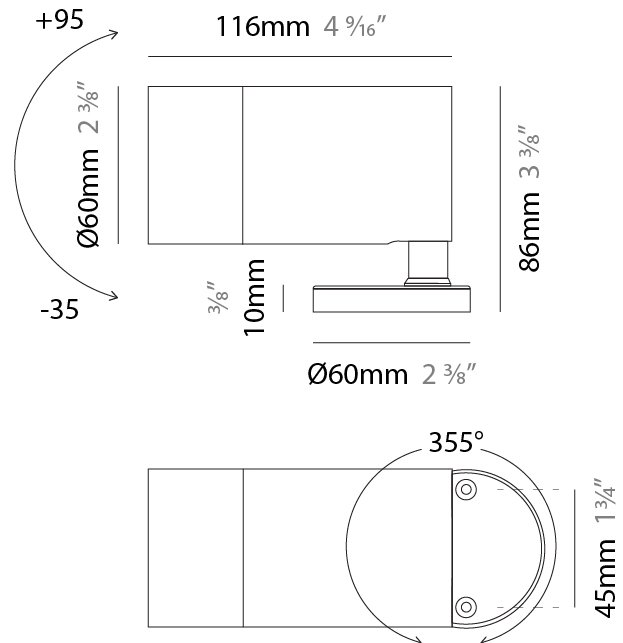

GENERAL

Series: Vario
Subseries: Vario 60
Brand: Unonovesette
Division: Exterior
Mounting Type: Surface
Mounting Location: Above Ground
Subcategory: Flood

PHYSICAL

Shape: Cylinder
Diameter (mm): 60
Diameter (in): 2 3/8
Height (mm): 116
Height (in): 4 9/16
Light Distribution: Adjustable / Direct
Weight (kg): 0.5
Weight (lbs): 1.102
Installation Requirement: Surface mounted / Spike / Tree strap
Diffuser: Extra clear tempered / Frosted glass 6mm
Fixture Finish: ABA / ANA / ASB
Fixture Material: Machined Anticorodal Aluminium
Cable Details: 350mm NS20N PCP 2x0.5 mm2

ELECTRICAL

Lamp Type: LED
Total Output Wattage (W): 11
Dimming: Non-Dimming / Phase Dimming (120Vac only) / 0-10V Dimming
Driver Included: No
Driver Location: Remote
Driver Type: Constant Voltage - Universal
Driver Class: Class 2
Input Voltage (V): 120 - 277
Output Voltage (V): 24

LED

Number of LEDs: 1
Color Temperature (°K): 2700 / 3000 / 4000
Max. Delivered Lumen (lm): 840 (3000K)
CRI: >90 CRI
Lamp Life (hrs): 100000

OPTICAL

Optic°: 10 / 30 / 50 / 10x45 / 45x10
Beam Angle: Narrow / Medium / Wide / Elliptical

RATINGS AND CERTIFICATIONS

Certified By: Certified for North American Standards
IP Rating: IP66
IK Rating: IK08