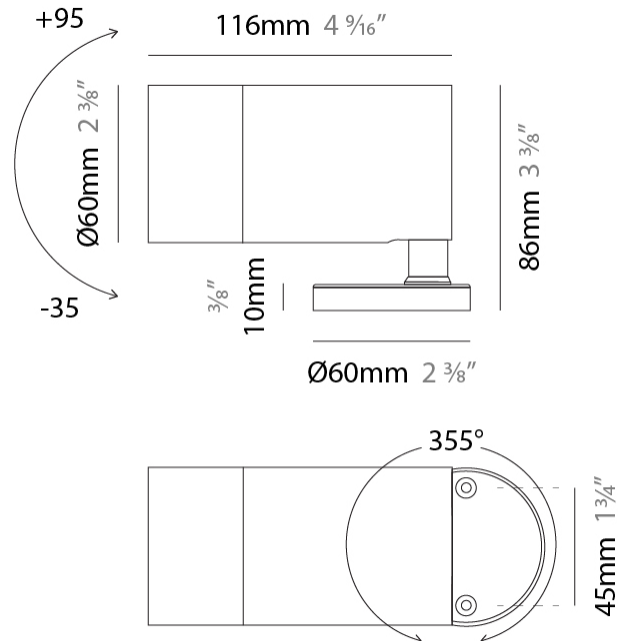

VARIO 60 SURFACE

E12F0007-

base number Finish
Options

1. To build a product code in our configurator select the specify button on the base model # product page
2. To build a manual product code on this datasheet choose from the options listed below in blue font and add the suffix to the base model #

GENERAL

Series: Vario
Subseries: Vario 60
Brand: Unonovesette
Division: Exterior
Mounting Type: Surface
Mounting Location: Above Ground
Subcategory: Flood

PHYSICAL

Shape: Cylinder
Diameter (mm): 60
Diameter (in): 2 3/8
Height (mm): 116
Height (in): 4 9/16
Light Distribution: Adjustable / Direct
Weight (kg): 0.5
Weight (lbs): 1.102
Installation Requirement: Surface mounted / Spike / Tree strap
Diffuser: Extra clear tempered / Frosted glass 6mm
Fixture Finish: [ABA](#) / [ANA](#) / [ASB](#)
Fixture Material: Machined Anticorodal Aluminium
Cable Details: 350mm NS20N PCP 2x0.5 mm2

ELECTRICAL

Lamp Type: LED
Input Wattage (W): 9
Dimming: DMX
Control Gear: DMX
Driver Included: No
Driver Location: Remote
Driver Type: Constant Current - Universal
Driver Class: Class 2
Input Voltage (V): 120 - 277
Constant Current (MA): 700

LED

Number of LEDs: 1
Color Temperature (°K): RGBW
CRI: >90 CRI
Lamp Life (hrs): 100000
Special LEDs offerings: RGBW

OPTICAL

Optic°: 35
Adjustability: Rotational 355°

RATINGS AND CERTIFICATIONS

Certified By: Certified for North American Standards
IP rating: IP66
IK Rating: IK08