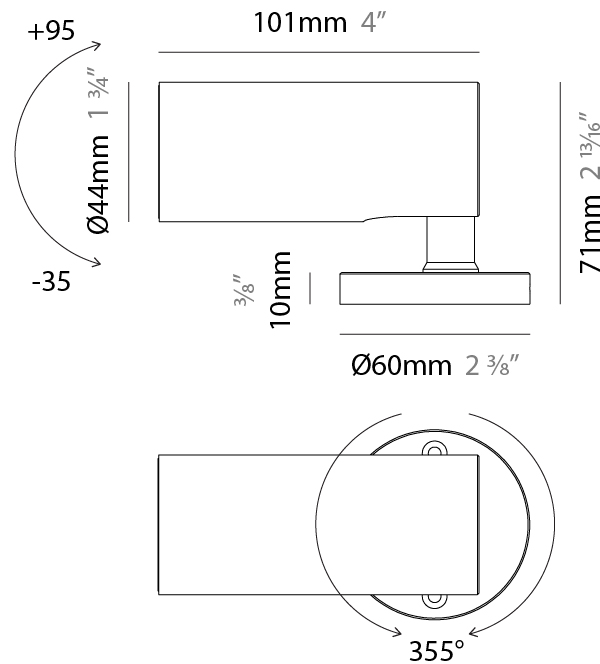

GENERAL

Series: Vario
Subseries: Vario 40
Brand: Unonovesette
Division: Exterior
Mounting Type: Surface
Mounting Location: Above Ground
Subcategory: Flood

PHYSICAL

Shape: Cylinder
Diameter (mm): 44
Diameter (in): 1 3/4
Height (mm): 101
Height (in): 4
Light Distribution: Adjustable / Direct
Weight (kg): 0.27
Weight (lbs): 0.59
Installation Requirement: Surface mounted / Spike / Tree strap
Diffuser: Extra clear tempered / Frosted glass 3mm
Fixture Finish: ABA / ANA / ASB
Fixture Material: Anodized Aluminum 6026 / Machined Aged Brass
Cable Details: 350mm NS20N PCP 2x0.5 mm2

ELECTRICAL

Lamp Type: LED
Total Output Wattage (W): 3.6
Dimming: Non-Dimmable / 0-10V Dimming
Driver Included: No
Driver Location: Remote
Driver Type: Constant Voltage - Universal
Driver Class: Class 2
Input Voltage (V): 120 - 277
Output Voltage (V): 24

LED

Number of LEDs: 1
Color Temperature (*K): 2200 / 2700 / 3000 / 4000
Nominal Lumen (lm): 173 / 233 / 283 / 343
CRI: >90 CRI
Lamp Life (hrs): 100000

OPTICAL

Optic°: 10 / 23 / 43 / 10x40 / 40x10
Beam Angle: Narrow / Medium / Wide / Elliptical
Adjustability: Rotational 355°

RATINGS AND CERTIFICATIONS

Certified By: Certified for North American Standards
IP rating: IP66
IK Rating: IK07