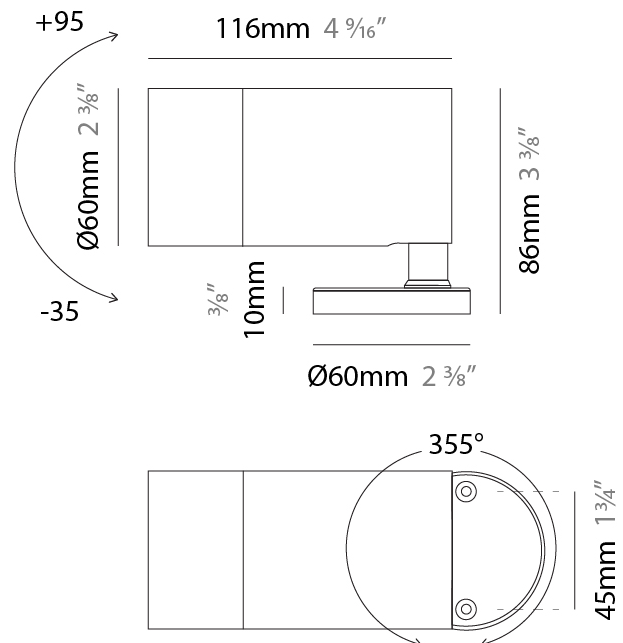

1. To build a product code in our configurator select the specify button on the base model # product page
2. To build a manual product code on this datasheet choose from the options listed below in blue font and add the suffix to the base model #

GENERAL

Series: Vario
Subseries: Vario 60
Brand: Unonovesette
Division: Exterior
Mounting Type: Surface
Mounting Location: Above Ground
Subcategory: Flood

PHYSICAL

Shape: Cylinder
Diameter (mm): 60
Diameter (in): 2 3/8
Height (mm): 116
Height (in): 4 9/16
Light Distribution: Adjustable / Direct
Weight (kg): 0.5
Weight (lbs): 1.102
Installation Requirement: Surface mounted / Spike / Tree strap
Diffuser: Extra clear tempered / Frosted glass 6mm
Fixture Finish: [ABA](#) / [ANA](#) / [ASB](#)
Fixture Material: Machined Anticorodal Aluminium
Cable Details: 350mm NS20N PCP 2x0.5 mm2

ELECTRICAL

Lamp Type: LED
Total Output Wattage (W): 12
Dimming: Phase Dimming (120Vac Only)
Driver Included: No
Driver Location: Remote
Driver Type: Constant Current - Universal
Driver Class: Class 2
Input Voltage (V): 120 - 277
Constant Current (MA): 350

LED

Number of LEDs: 1
Color Temperature (°K): 1800-3000 - Dim to Warm
Max. Delivered Lumen (lm): 824 to 22
CRI: >90 CRI
Lamp Life (hrs): 100000
Special LEDs offerings: Dim to Warm

OPTICAL

Optic°: [20](#) / [40](#)
Adjustability: Rotational 355°

RATINGS AND CERTIFICATIONS

Certified By: Certified for North American Standards
IP rating: IP66
IK Rating: IK08