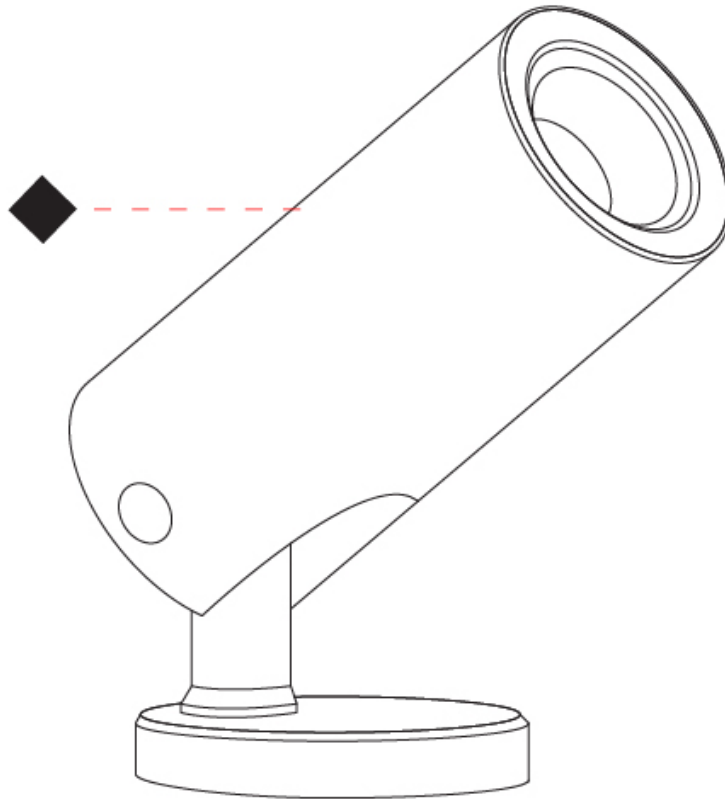

VARIO 40 SURFACE

E12F0003-

PROJECT

TYPE

SPECIFIER

QUANTITY

DATE

E