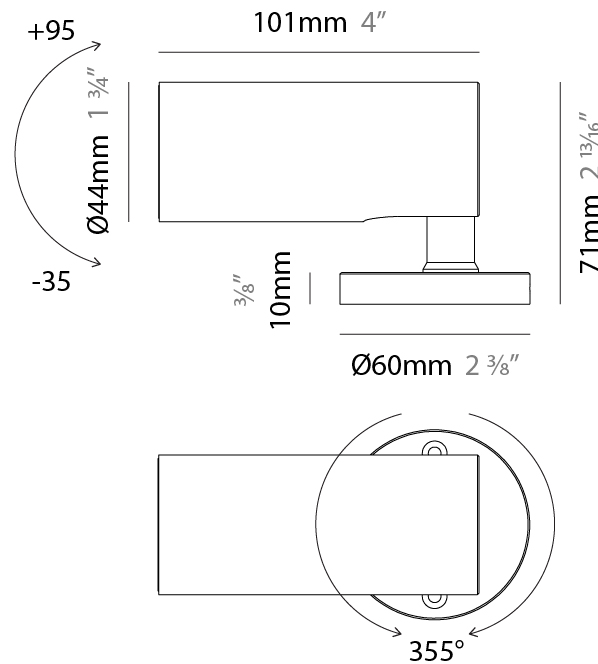

GENERAL

Series: Vario
Subseries: Vario 40
Brand: Unonovesette
Division: Exterior
Mounting Type: Surface
Mounting Location: Above Ground
Subcategory: Flood

PHYSICAL

Shape: Cylinder
Diameter (mm): 44
Diameter (in): 1 3/4
Height (mm): 101
Height (in): 4
Light Distribution: Adjustable / Direct
Weight (kg): 0.27
Weight (lbs): 0.59
Installation Requirement: Surface mounted / Spike / Tree strap
Diffuser: Extra clear tempered / Frosted glass 3mm
Fixture Finish: ABA / ANA / ASB
Fixture Material: Anodized Aluminum 6026 / Machined Aged Brass
Cable Details: 350mm NS20N PCP 2x0.5 mm2

ELECTRICAL

Lamp Type: LED
Total Output Wattage (W): 2.6
Dimming: Non-Dimmable / 0-10V Dimming
Driver Included: No
Driver Location: Remote
Driver Type: Constant Voltage - Universal
Driver Class: Class 2
Input Voltage (V): 120 - 277
Output Voltage (V): 24

LED

Number of LEDs: 1
Color Temperature (*K): 2200 / 2700 / 3000 / 4000
Nominal Lumen (lm): 110 / 160 / 210 / 270
CRI: >90 CRI
Lamp Life (hrs): 100000

OPTICAL

Optic°: 10 / 23 / 43 / 10x40 / 40x10
Beam Angle: Narrow / Medium / Wide / Elliptical
Adjustability: Rotational 355°

RATINGS AND CERTIFICATIONS

Certified By: Certified for North American Standards
IP rating: IP66
IK Rating: IK07