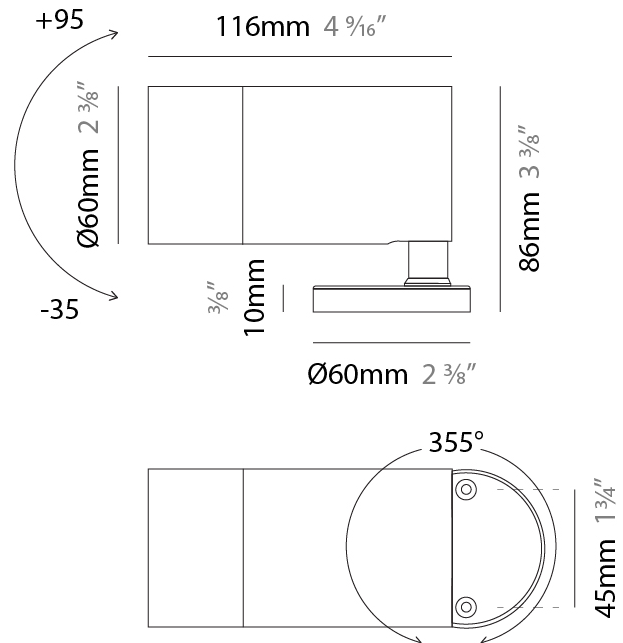

1. To build a product code in our configurator select the specify button on the base model # product page
2. To build a manual product code on this datasheet choose from the options listed below in blue font and add the suffix to the base model #

GENERAL

Series: Vario
Subseries: Vario 60
Brand: Unonovesette
Division: Exterior
Mounting Type: Surface
Mounting Location: Above Ground
Subcategory: Flood

PHYSICAL

Shape: Cylinder
Diameter (mm): 60
Diameter (in): 2 3/8
Height (mm): 116
Height (in): 4 9/16
Light Distribution: Adjustable / Direct
Weight (kg): 0.5
Weight (lbs): 1.102
Installation Requirement: Surface mounted / Spike / Tree strap
Diffuser: Extra clear tempered / Frosted glass 6mm
Fixture Finish: [ABA](#) / [ANA](#) / [ASB](#)
Fixture Material: Machined Anticorodal Aluminium
Cable Details: 350mm NS20N PCP 2x0.5 mm2

ELECTRICAL

Lamp Type: LED
Input Wattage (W): 10.2
Total Output Wattage (W): 9
Dimming: Non-Dimmable / 0-10V Dimming
Driver Included: No
Driver Location: Remote
Driver Type: Constant Voltage - Universal
Driver Class: Class 2
Input Voltage (V): 120 - 277
Output Voltage (V): 24

LED

Number of LEDs: 1
Color Temperature (°K): [2700](#) / [3000](#) / [4000](#)
Max. Delivered Lumen (lm): 720 (3000K)
CRI: >90 CRI
Lamp Life (hrs): 100000

OPTICAL

Optic°: [10](#) / [30](#) / [50](#) / [10x45](#) / [45x10](#)
Beam Angle: Narrow / Medium / Wide / Elliptical

RATINGS AND CERTIFICATIONS

Certified By: Certified for North American Standards
IP rating: IP66
IK Rating: IK08